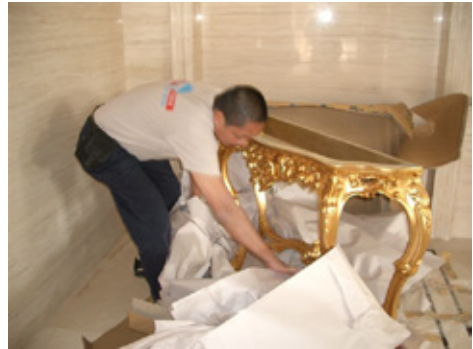

About SPEEDWAY

Since 1982 Speedway Services Co. Ltd., has committed to serving local and international moving projects. With over 20 years of experience in moving, shipping and warehouses, we are always professional, safe-aware, high efficient, and working for the best quality. Our persistent reliable performance implies we can understand client's needs and we value every appointment.

關於百利

百利自1982年起，致力服務本地及國際搬遷服務。累積超過20年的搬運及儲倉經驗。我們無論在搬遷、船運及寄儲服務方面，都以專業、安全、高效率、質素佳為工作目標。我們堅持勤奮、明白你的需求及重視您的任命。

Contact Us

香港灣仔軒尼詩道385-391號軒寧大廈8樓802室
Rm. 802, 8/F., Henning House,
385-391 Hennessy Road, Wanchai, H.K.

Tel: (852) 2528 1823 (4 lines)
Fax: (852) 2865 0109
E-mail: speedway@speedway.com.hk
www.speedway.com.hk